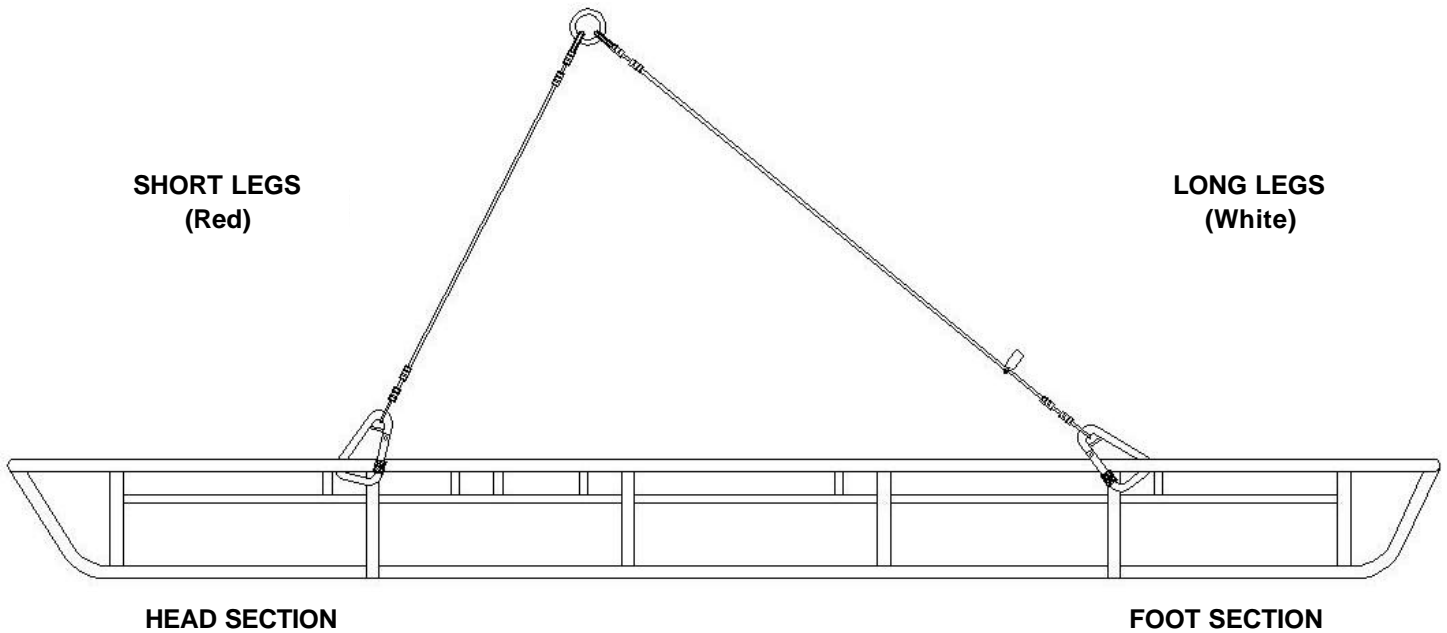

INSPECTION

Prior to placing in service, after each use and every three months thereafter, visually inspect the sling assembly as follows:

1. Cables for broken wires or strands, corrosion or deformity.
2. Metal components for any damage, corrosion, deformity or cracks.
3. Snap hooks for proper operation and markings. Lubricate with light lubricant such as WD-40.

WARNING

Replace sling assembly showing any evidence of damage. Failure of sling may result in serious injury or death.

RESCUE LITTER

FIGURE 1

LIFESAVING SYSTEMS CORP.

220 ELSBERRY RD.
APOLLO BEACH, FL 33572
PHONE: 813/645-2748
FAX: 813/645-2768
www.lifesavingsystems.com