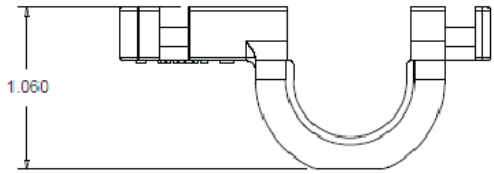

#180 Litter Skid Shoes (set of 8)

Dimensions: (inches)

Protect your investment in LSC litters with skid shoes. The sacrificial plastic shoes securely attach to the frame of our Medevac II litters and can greatly extend the service life of the litters while protecting the flooring in helicopter cabins. The skid shoes create 5.28 square inches (34 square cm) of surface area which reduces the point loading on composite cabin floors to 43 PSI.

Features:

- ✓ High Strength Polypropylene
- ✓ High Visibility Red-Orange Color
- ✓ Heavy Duty Black Tie Wraps (2)
- ✓ Double-Sided Tape for Easy Installation
- ✓ 8 Skid Shoes Add Total Weight of 5.1oz
- ✓ Fits 5/8" Diameter Tubing