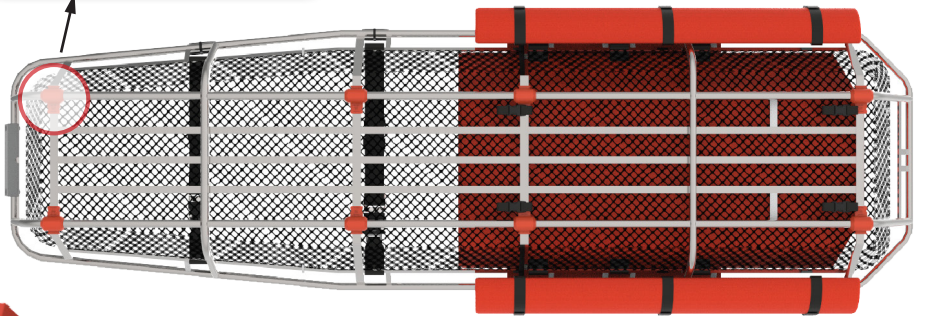

#180 Litter Skid Shoes (set of 8)

Dimensions: (inches)

Protect your investment in LSC litters with skid shoes. The sacrificial plastic shoes securely attach to the frame of our Medevac II litters and can greatly extend the service life of the litters while protecting the flooring in helicopter cabins. The skid shoes create 5.28 square inches (34 square cm) of surface area which reduces the point loading on composite cabin floors to 43 PSI.

Features:

- ✓ High Strength Polypropylene
- ✓ High Visibility Red-Orange Color
- ✓ Heavy Duty Black Tie Wraps (2)
- ✓ Double-Sided Tape for Easy Installation
- ✓ 8 Skid Shoes Add Total Weight of 5.1oz
- ✓ Fits 5/8" Diameter Tubing