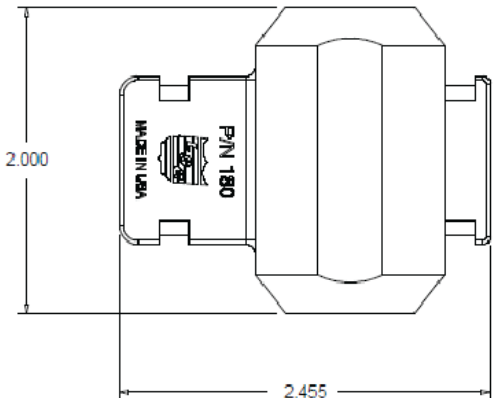

#180 Litter Skid Shoes (set of 8)

Dimensions: (inches)

Protect your investment in LSC litters with skid shoes. The sacrificial plastic shoes securely attach to the frame of our Medevac II litters and can greatly extend the service life of the litters while protecting the flooring in helicopter cabins. The skid shoes create 5.28 square inches (34 square cm) of surface area which reduces the point loading on composite cabin floors to 43 PSI.

Features:

- ✓ High Strength Polypropylene
- ✓ High Visibility Red-Orange Color
- ✓ Heavy Duty Black Tie Wraps (2)
- ✓ Double-Sided Tape for Easy Installation
- ✓ 8 Skid Shoes Add Total Weight of 5.1oz
- ✓ Fits 5/8" Diameter Tubing