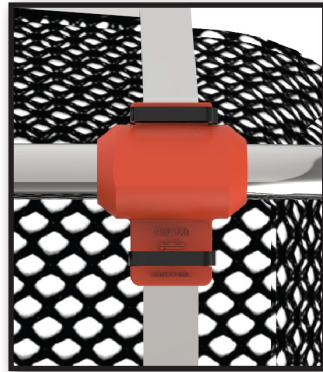

#180 Litter Skid Shoes (set of 8)

Dimensions: (inches)

Protect your investment in LSC litters with skid shoes. The sacrificial plastic shoes securely attach to the frame of our Medevac II litters and can greatly extend the service life of the litters while protecting the flooring in helicopter cabins. The skid shoes create 5.28 square inches (34 square cm) of surface area which reduces the point loading on composite cabin floors to 43 PSI.

Features:

- ✓ High Strength Polypropylene
- ✓ High Visibility Red-Orange Color
- ✓ Heavy Duty Black Tie Wraps (2)
- ✓ Double-Sided Tape for Easy Installation
- ✓ 8 Skid Shoes Add Total Weight of 5.1oz
- ✓ Fits 5/8" Diameter Tubing