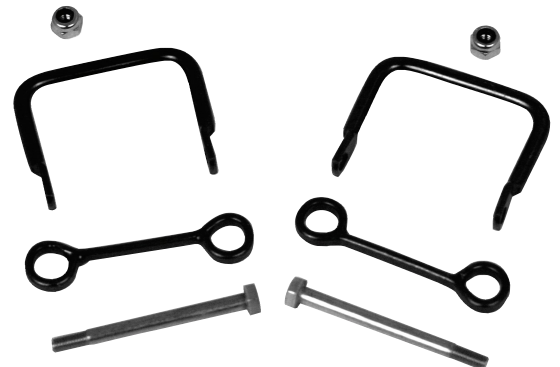

## AQUA LUNG SHREDDER SAR

- Special fin for water rescue, SAR swimming, and helo ops
- Heavy duty adjustable buckle with padded heel and leash
- Large foot pocket receives large wetsuit boots and EVO4 boots

PART #	DESCRIPTION	SIZE
621155	SHREDDER SAR, BLACK, LARGE	10 - 13
621156	SHREDDER SAR, HI-VIZ YELLOW, LARGE	10 - 13
621150	SHREDDER SAR, YELLOW, LARGE	10 - 13

## AQUA LUNG REPLACEMENT PARTS

#621120 Buckle Kit / Metal  
( Zeech Frame & Post ) And MIDCC

#621131 Metal Buckle Kit  
for Rocket II

PART #	DESCRIPTION	NSN
622680	STRAP/BUCKLE ASSY, QUICK RELEASE (1 EACH OF STRAP AND BUCKLE)	4220014853999
621131	METAL BUCKLE KIT FOR ROCKET II (PAIR OF 2 FOR 1 FIN)	
621132	FIN STRAP, ROCKET II	
621151	SHREDDER SAR STRAP AND BUCKLE ASSY(PAIR)	
621120	BUCKLE KIT / METAL ( ZEECH FRAME & POST ) AND MIDCC	