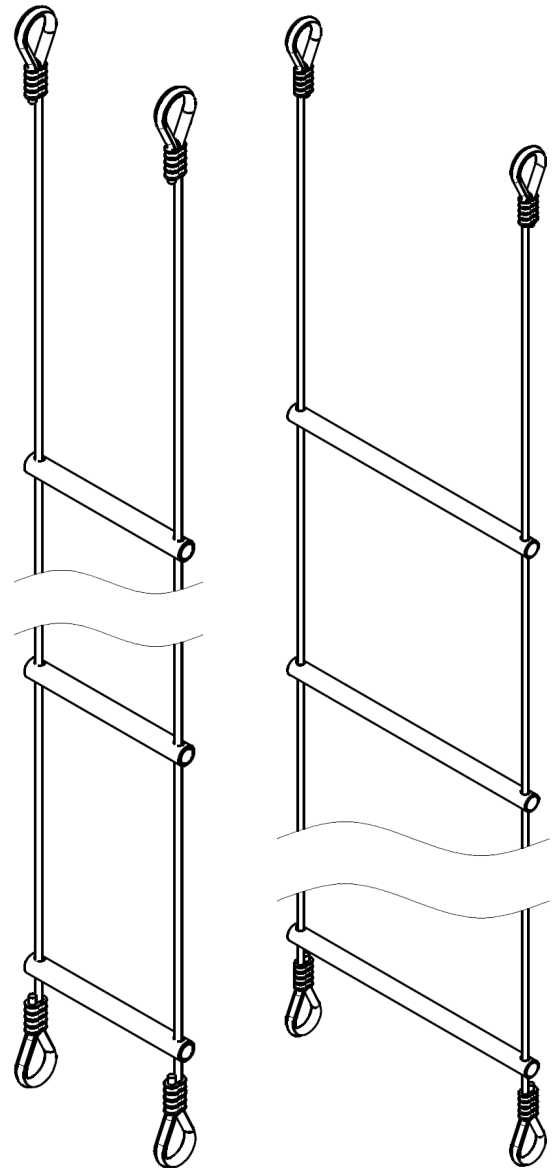

593 Cable Ladder, 45'

LSC's professional cable ladder is the finest available. Built with ¼" (7×19) stainless steel cable and ¾" x 18-gauge titanium ladder rungs. Rungs are knurled for enhanced grip and swaged onto the cables with titanium compression inserts. The unique design provides a very low profile swage. Rung slippage occurs at over 1,500 lbs. Stainless steel thimbles located at the end of each cable allow attachment to the aircraft or the addition of another cable ladder, using carabineers, for greater length.

Available By Special Order Only.

Product Variations:

Part Number	Description
593	45' Cable Ladder, 7.25" wide rungs
593-W	45' Cable Ladder, 13" wide rungs

Replacement Parts	
593-WB	Replacement Stowage Bag, 45'

593

593-W

Specifications:

#593 Cable Ladder, 45'	
Weight	593: 23.4lbs (10.6)
Load Limit	Rung slippage occurs at over 1,500 lbs
Materials	Cable: 316 Stainless Steel Rungs: Grade 2 Titanium

LIFESAVING SYSTEMS CORPORATION