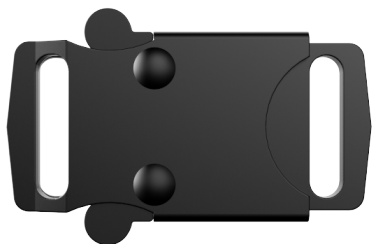

720 Mini Buckle, 1" SS

720

720-F

720-M

A low profile mini-buckle constructed of stainless steel for corrosion resistance (finish coated in black oxide). Fits 3/4" webbing. Used on military grade safety and survival equipment.

Technical Specifications:

#720 Mini Buckle, 1" SS

Dimensions	<i>w/insert 1.88" L x 1.25" W</i>
Breaking Strength	<i>400lbs minimum</i>
Materials	<i>304 Stainless Steel</i>
Part Numbers	<i>720: Buckle 720-F: Buckle Receiver 720-M: Buckle Insert</i>